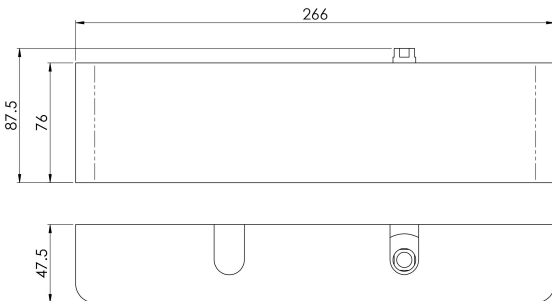

# Overhead Door Closer Variable Power

CDG025

Overhead door closer EN2-5 by spring c/w backcheck c/w Fig 6 Bracket EN1154. Suitable for left and right hand application, Suitable for doors up to 100kg and/or 1250mm wide, Power size 2-5 adjustable by spring, Manufactured with flat arm set. The product is fire rated and CE marked to BS EN 1154 standards. The range is Certifire approved to CF5400.