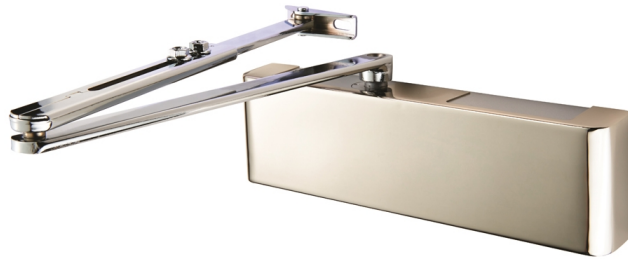

# Overhead Door Closer Variable Power

CDG025

Overhead door closer EN2-5 by spring c/w backcheck c/w Fig 6 Bracket EN1154. Suitable for left and right hand application, Suitable for doors up to 100kg and/or 1250mm wide, Power size 2-5 adjustable by spring, Manufactured with flat arm set. The product is fire rated and CE marked to BS EN 1154 standards. The range is Certifire approved to CF5400.