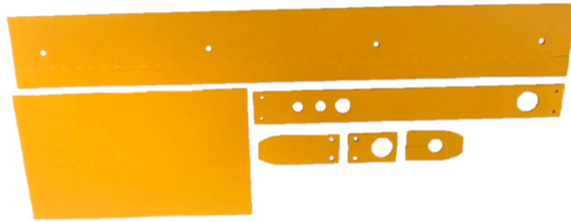

Intumescent Kit for Door Closer

Suits DCC2024CF