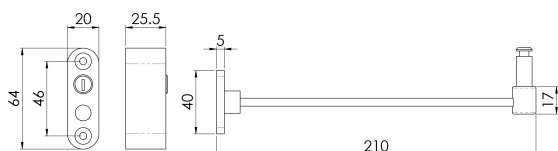

Window Restrictor

AWR1200WHT

Lockable window and door restrictor provides. Suitable for domestic or commercial use. Supplied with key.