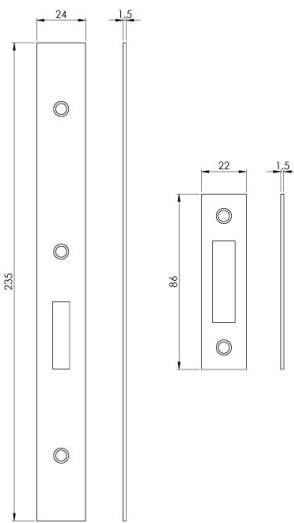

Forend Strike & Fixing Pack To Suit Din Euro Deadlock

FSF5015

FOREND STRIKE & FIXING PACK TO SUIT DIN EURO DEADLOCK (SECURITY)