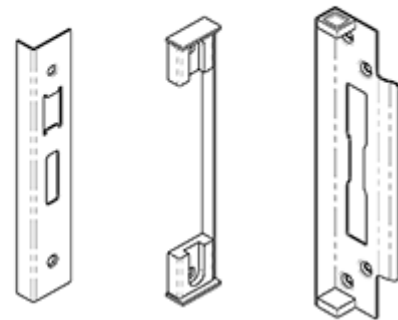

ARB5305

This drawing is the property of Carlisle Brass Limited, all design rights reserved

Additional Information

SKU	ARB5305
Brands	Eurospec
Line Drawings	ARB5305.PDF

Product Options

Finishes:	PVD
	Satin Stainless Steel