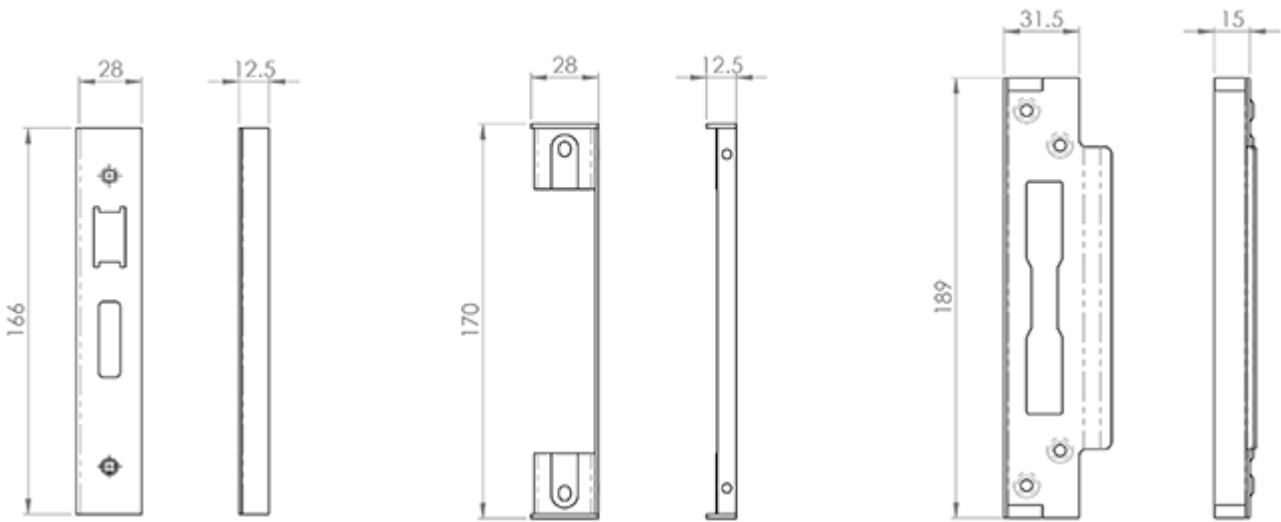

ARB5305

This drawing is the property of Carlisle Brass Limited, all design rights reserved

Additional Information

SKU	ARB5305
Brands	Eurospec
Line Drawings	ARB5305.PDF

Product Options

Finishes:	PVD
	Satin Stainless Steel