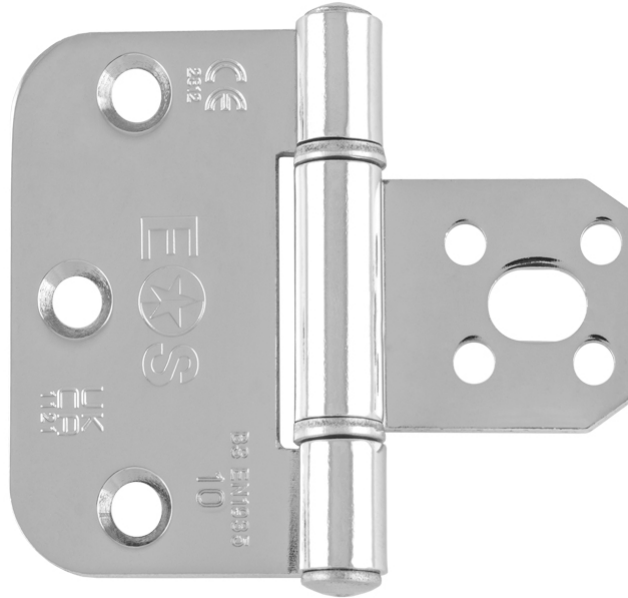

Adjustable Hinge 65mm

HIN16300CE

- Door Mass up to 60Kg (Based on 3 Hinges)
- FD30 Rated (When used with INT16300B/R)
- Bulk packed to reduce waste
- Screw packs available (ASP16300)
- Crank adjustment tools available (ACT16300ZP)
- To be used with the Hinge frame plate
AFP163 34U/39U/44U (for 35-44mm thick doors)