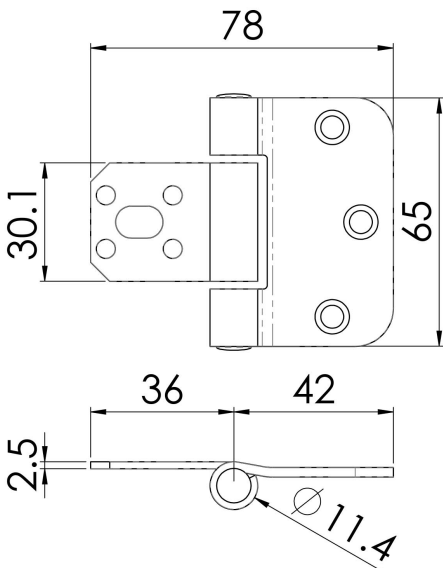

Adjustable Hinge 65mm

HIN16300CE

- Door Mass up to 60Kg (Based on 3 Hinges)
- FD30 Rated (When used with INT16300B/R)
- Bulk packed to reduce waste
- Screw packs available (ASP16300)
- Crank adjustment tools available (ACT16300ZP)
- To be used with the Hinge frame plate
AFP163 34U/39U/44U (for 35-44mm thick doors)