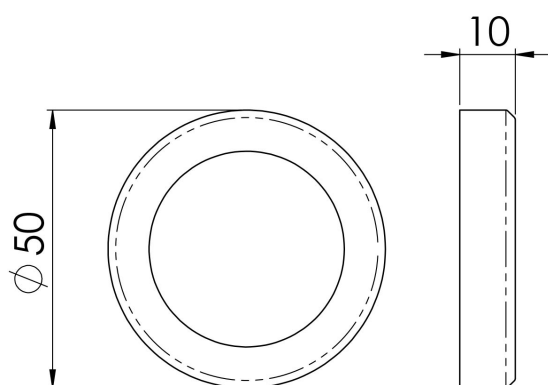

Serozzetta Escutcheon Blank Profile

SZM000

Concealed Fix, screw on Rose