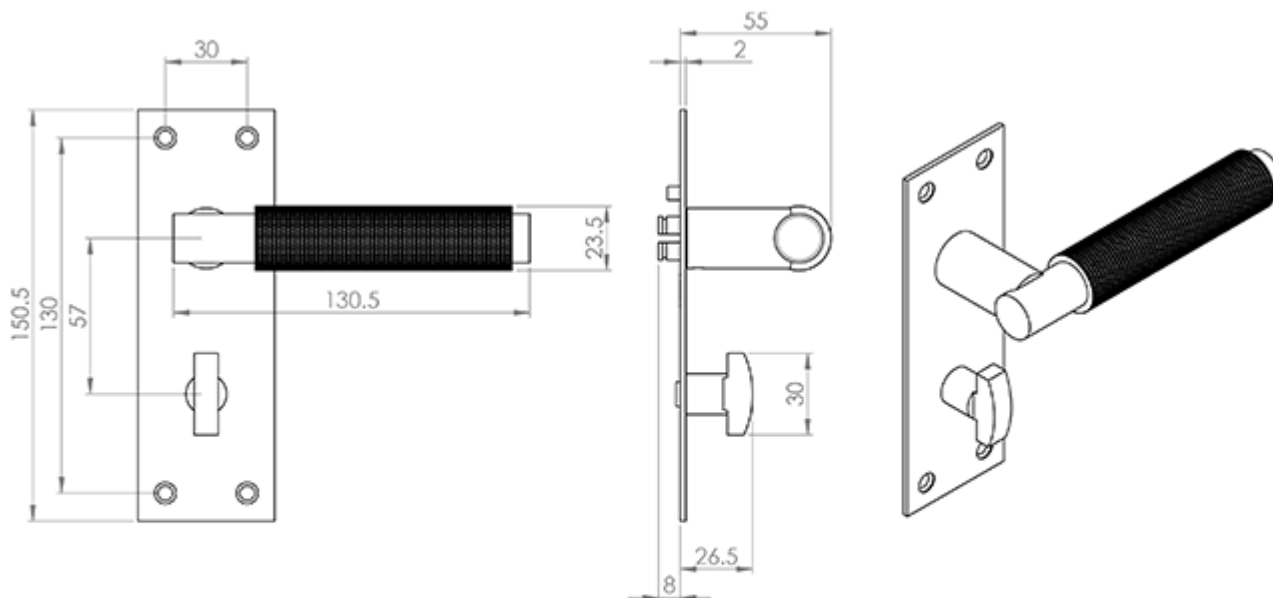

Varese Lever on Backplate Bathroom 57mm

Product Images

Description

A stylish knurled for grip round bar lever on slim bathroom backplate 57mm c/c. Comes with a 25 year mechanical guarantee and is suitable for domestic

and commercial use.

Suitable only for doors with a minimum depth of 44mm

Fitting instructions can be found [here](#)

Technical Details

 CARLISLE BRASS

EUL053

This drawing is the property of Carlisle Brass Limited, all design rights reserved

Specification

Additional Information

SKU	EUL053PN
Brands	Carlisle Brass
Finishes	Polished Nickel
Options	Bathroom
Technical	5
Line Drawings	EUL053.PDF
Unit of Sale	Pair