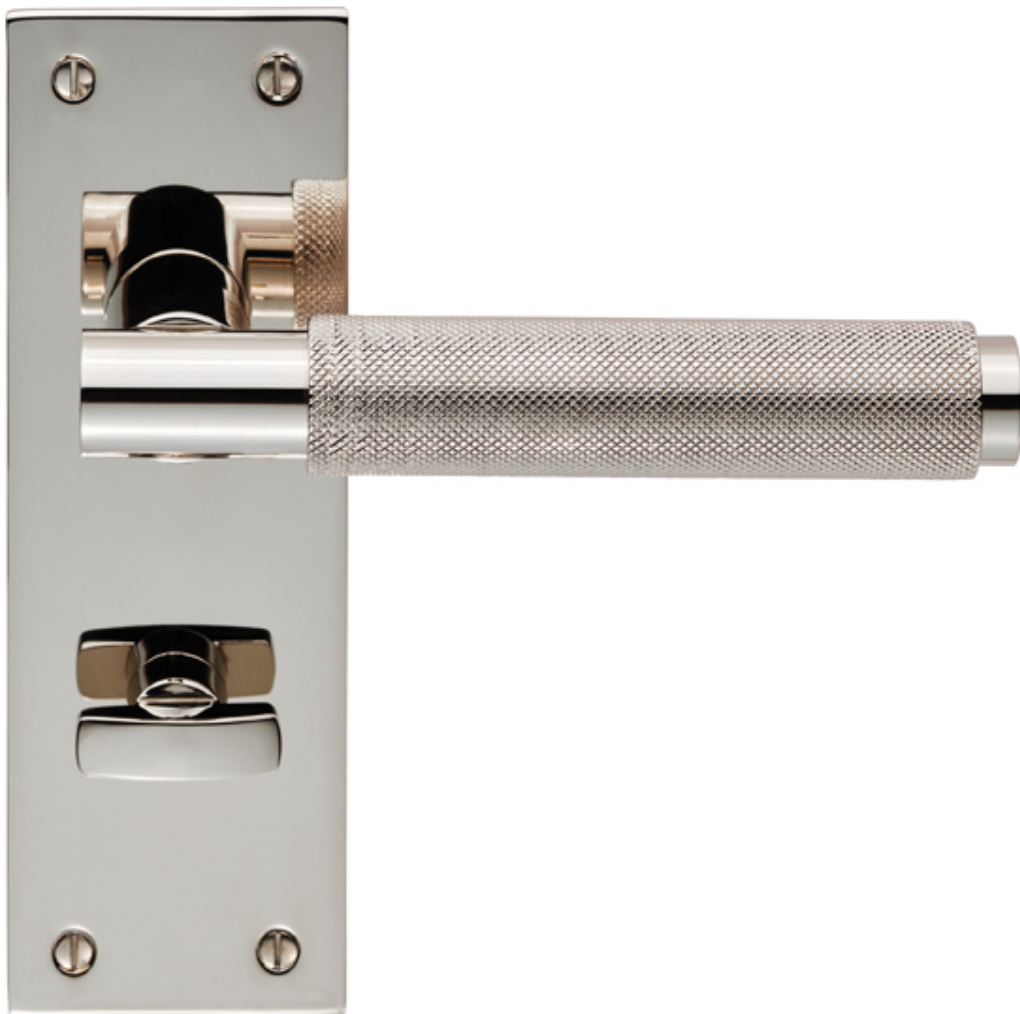

Varese Lever on Backplate Bathroom 57mm

Product Images

Description

A stylish knurled for grip round bar lever on slim bathroom backplate 57mm c/c. Comes with a 25 year mechanical guarantee and is suitable for domestic

and commercial use.

Suitable only for doors with a minimum depth of 44mm

Fitting instructions can be found [here](#)

Technical Details

 CARLISLE BRASS

EUL053

This drawing is the property of Carlisle Brass Limited, all design rights reserved

Specification

Additional Information

SKU	EUL053PN
Brands	Carlisle Brass
Finishes	Polished Nickel
Options	Bathroom
Technical	5
Line Drawings	EUL053.PDF
Unit of Sale	Pair