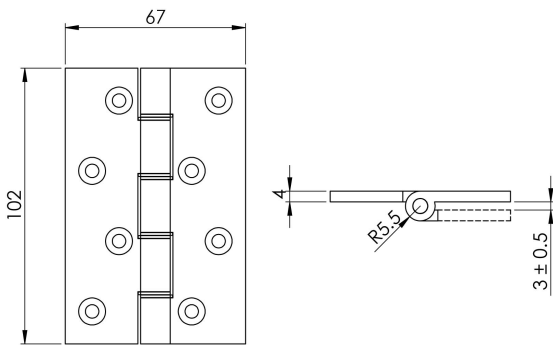

Double Phosphor Bronze Washered Butt Hinge

HDPBW61AB

Solid brass hinges, polished and finished with a protective lacquer. Featuring non-rusting phosphor bronze washers for longevity. The Butt Hinge is often considered more appropriate in residential properties due to the size of the hinge knuckle being smaller and more discreet than the knuckle on ball bearing hinges. Suitable for standard internal residential doors a pair of hinges is adequate; however fitting 3 hinges per door has its advantages.