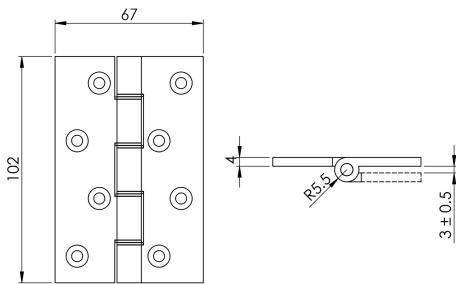

## Double Phosphor Bronze Washered Butt Hinge

**HDPBW61AB**

Solid brass hinges, polished and finished with a protective lacquer. Featuring non-rusting phosphor bronze washers for longevity. The Butt Hinge is often considered more appropriate in residential properties due to the size of the hinge knuckle being smaller and more discreet than the knuckle on ball bearing hinges. Suitable for standard internal residential doors a pair of hinges is adequate; however fitting 3 hinges per door has its advantages.