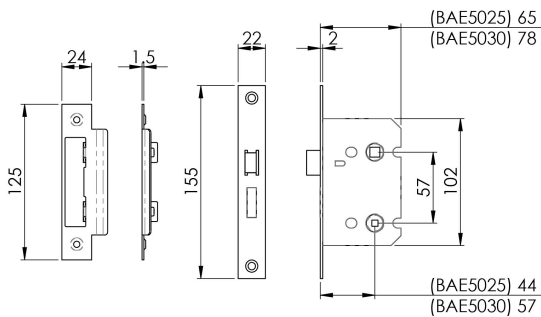

Easi-T Residential Bathroom Lock 65mm

BAE5025MBRZ

Contract Bathroom Lock with a wide range of options offering an excellent degree of choice. Square or Radius Forends, 65mm or 78mm sizes and 5 finishes. The Latch bolt has the Easi-T reverse function to save undoing the case so it can be reversed in seconds. Certified to BS EN 12209.