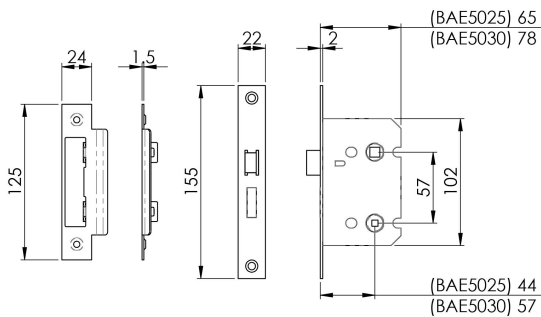

Easi-T Residential Bathroom Lock 65mm

BAE5025AB

Contract Bathroom Lock with a wide range of options offering an excellent degree of choice. Square or Radius Forends, 65mm or 78mm sizes and 5 finishes. The Latch bolt has the Easi-T reverse function to save undoing the case so it can be reversed in seconds. Certified to BS EN 12209.