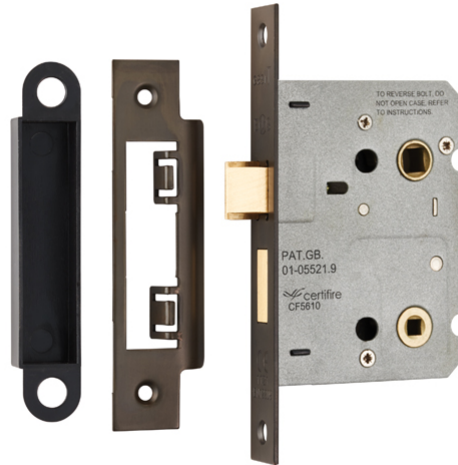

## Easi-T Residential Bathroom Lock 78mm

BAE5030MBRZ

Contract Bathroom Lock with a wide range of options offering an excellent degree of choice. Square or Radius Forends, 64mm or 78mm sizes and 5 finishes. The Latch bolt has the Easi-T reverse function to save undoing the case so it can be reversed in seconds. Certified to BS EN 12209.