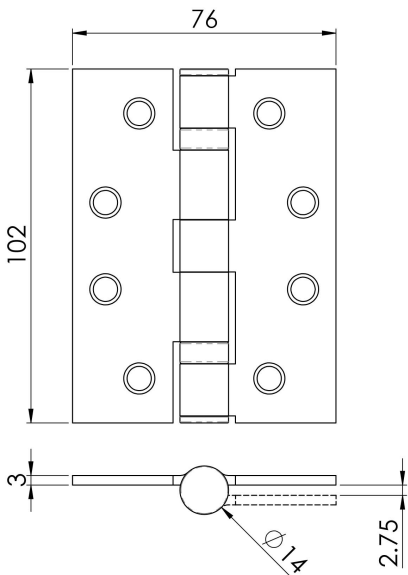

Grade 13 CE Ball Bearing Hinge

HIN1433/13

Grade 13 Ball Bearing Hinge, Square (Max Load 120kg).
 The most popular type of door hinge on the market today.
 These are a perfect choice for when you have doors of
 40mm or 44mm, internal or external. They have a CE mark
 and are Certifire tested.