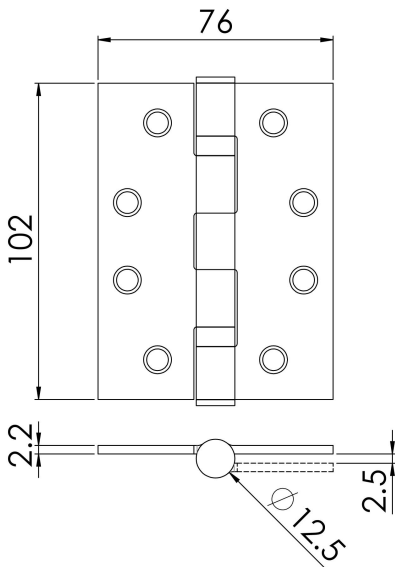

Grade 11 Ball Bearing Hinge

HIN14322/11

Ball bearing hinges have always been very popular for their smooth operation, durability, long lasting design and ability to carry heavier loads than washered hinges. Suitable for standard internal residential doors a pair of hinges is adequate; however fitting 3 hinges per door has its advantages. It will look aesthetically pleasing and from a practical viewpoint it helps spread the load evenly and will help to overcome twisting or warping. This can sometimes happen to doors over a period of time where heat and moisture are a factor.