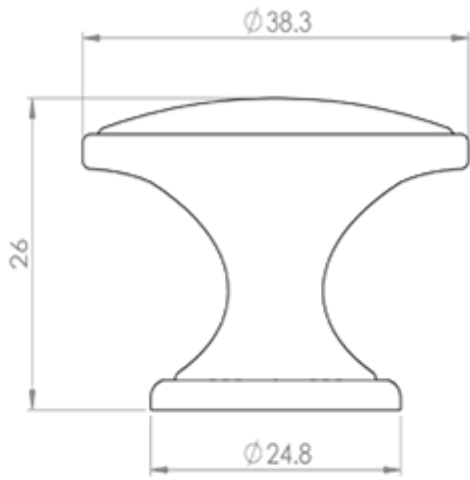

Oxford Knob 38mm

Product Images

Description

Sophistication and elegance come to mind with this superbly crafted knob. Subtle ringed detailing on the smooth domed knob is echoed on the rose.

This sumptuous knob will look good in any environment.

Technical Details

FTD524

This drawing is the property of Carlsle Brass Limited, all design rights reserved

Specification

Commercial

Domestic

Additional Information

SKU	FTD524MB
Barcode	5031477071144
Brands	Fingertip
Finishes	Matt Black
Technical	4,46,47
Line Drawings	FTD524.pdf
Unit of Sale	Each