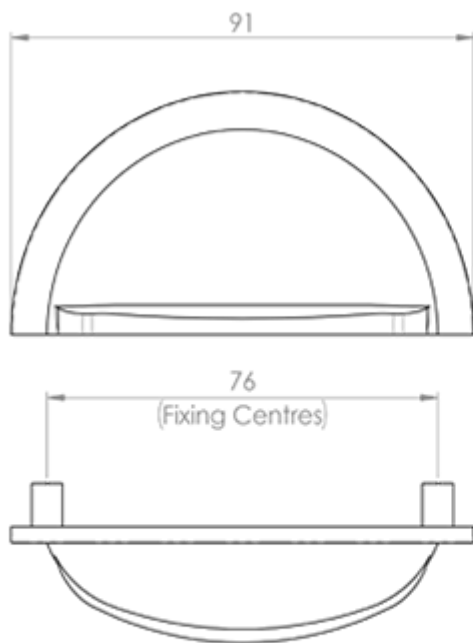

modern environment. Part of the Fingertip Cup Pull Range.

Technical Details

FTD558

This drawing is the property of Carlsle Brass Limited, all design rights reserved

Specification

Commercial

Domestic