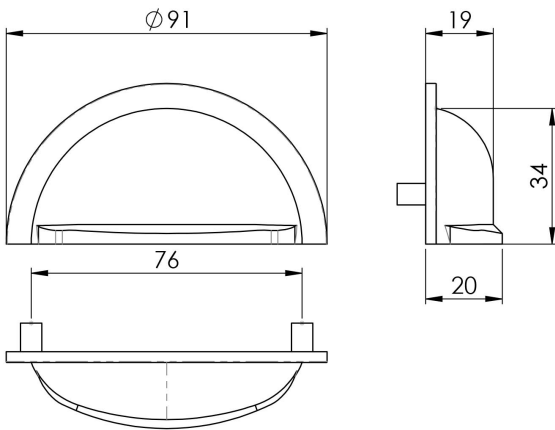

Oxford Cup Pull 76mm

FTD558MB

A traditional style but given a modern uplift with its sleek surface and the stepped border accentuating the outline of the cup this will look good in any modern environment. Part of the Fingertip Cup Pull Range.