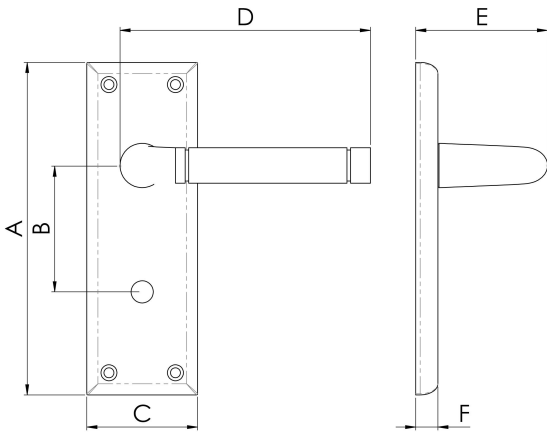

Serozzetta Quaranta Lever on Latch Backplate Polished/Satin Nickel

Quaranta lever on backplate
Range

Lever on a chamfered edge rectangular latch backplate. A stylish elliptically round bar lever with a dual finish emphasised with etched grooves which highlights the modernistic influence. Part of the Serozzetta Residential range. Comes with a 10-year mechanical guarantee.