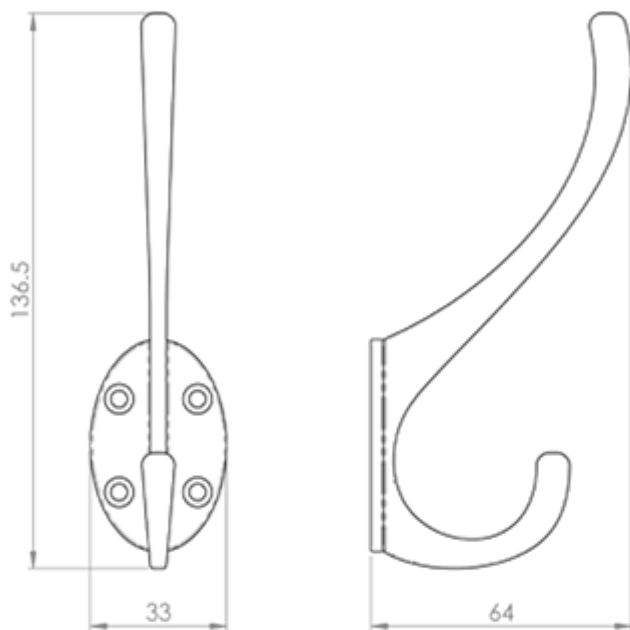

Hat and Coat Hook

Product Images

Description

Hat and coat hook on an oval backplate with 4 screw holes for a secure fixing. The most popular and cost effective hat and coat hook - a classic Victorian

design.

Technical Details

 CARLISLE BRASS

AA25

This drawing is the property of Carlisle Brass Limited, all design rights reserved

Specification

Additional Information

Short Description	Hat and Coat Hook on backplate.
SKU	AA25PN
Barcode	5031477106495
Brands	Carlisle Brass
Finishes	Polished Nickel
Sizes	137mm
Technical	4,49
Line Drawings	AA25.PDF
Unit of Sale	Each