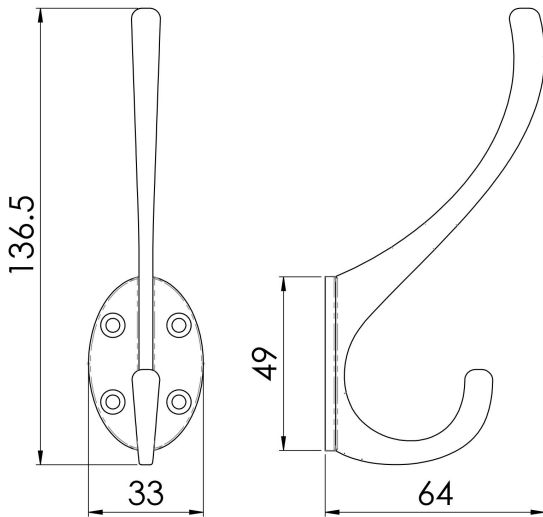

## Hat and Coat Hook

AA25MBRZ

Hat and coat hook on an oval backplate with 4 screw holes for a secure fixing. The most popular and cost effective hat and coat hook - a classic Victorian design.