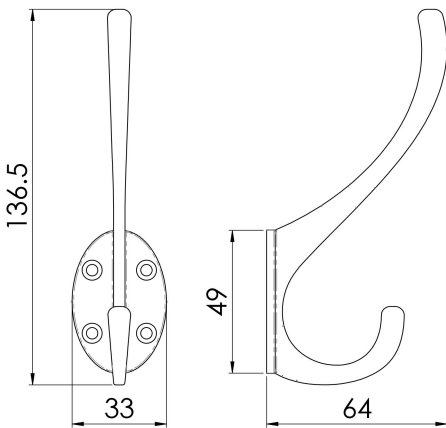

## Hat and Coat Hook

AA25MBRZ

Hat and coat hook on an oval backplate with 4 screw holes for a secure fixing. The most popular and cost effective hat and coat hook - a classic Victorian design.