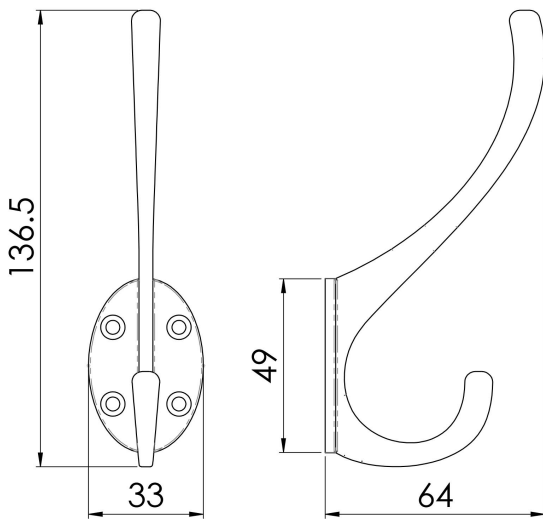

Hat and Coat Hook

AA25AB

Hat and coat hook on an oval backplate with 4 screw holes for a secure fixing. The most popular and cost effective hat and coat hook - a classic Victorian design.