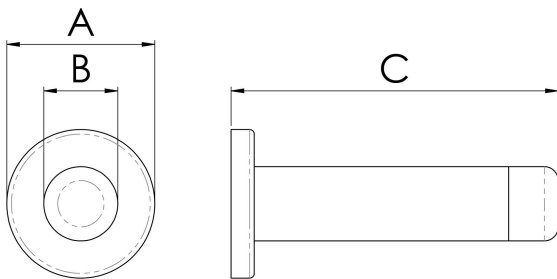

Cylinder Pattern Door Stop - with Rose

AA21MB

A slimline and elegant skirting or wall mounted door stop on a rose feature. The base rose unscrews allowing it to be fixed to the wall or skirting board, the door stop main body is then screwed back on for neat concealed fix. Screw supplied.