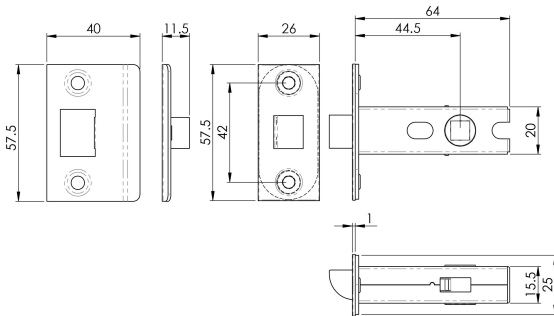

## Bolt Through Tubular Latch Blister Pack

### BTL Blister Pack

Tubular mortice latch with bolt through facility to accommodate levers on rose fixings.. Comes with round and square forends, strikes and plastic dust box. Available in 2 sizes and finishes.