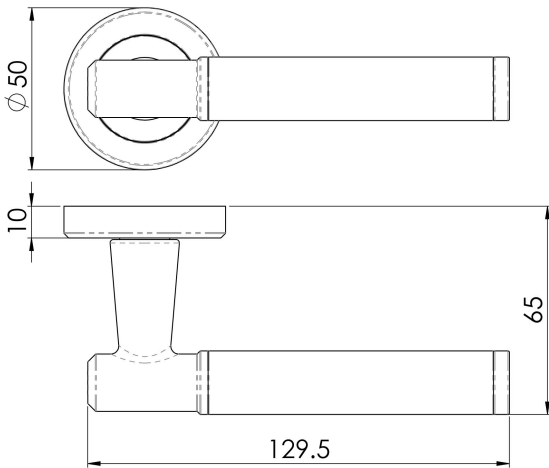

Serozzetta Image Lever on Round Rose

SZM250

Lever on a concealed fix 2 part screw on round rose. A stylish round bar lever with a dual finish. The chamfered edge concealed fix rose reflects the attention to detail in this range. Comes with a 10 year mechanical guarantee and is Fire door rated.