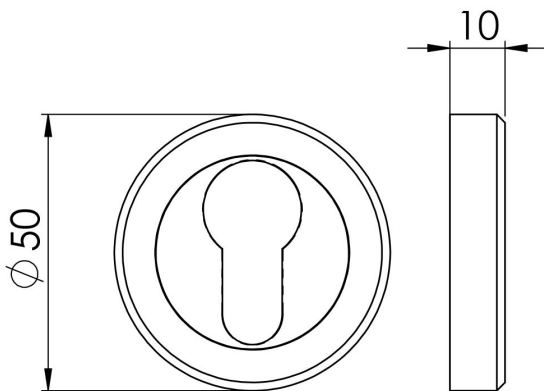

Serozzetta Euro / Standard Profile Escutcheon

SZM Round Escutcheon Range

Round escutcheon with a chamfered edge, screw on rose, concealed fix. Available in Standard & Euro lock profile. Designed to match the range of Serozzetta SZM designer handles on round roses.