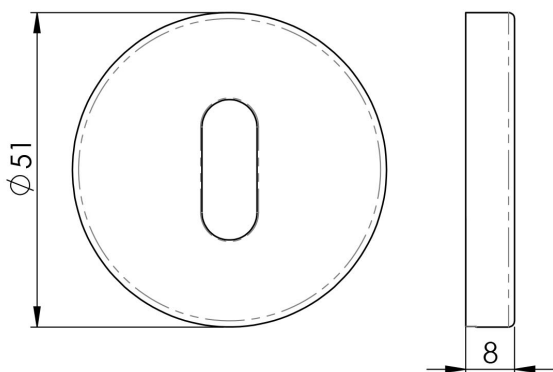

Serozzetta Standard Profile Escutcheon

SZC003 Range

Round escutcheon, push on rose, Standard key profile. Designed to match the range of Serozzetta SZC designer handles on round roses. Comes with a 10 year mechanical guarantee and is Fire door rated. Suitable for domestic and commercial use.