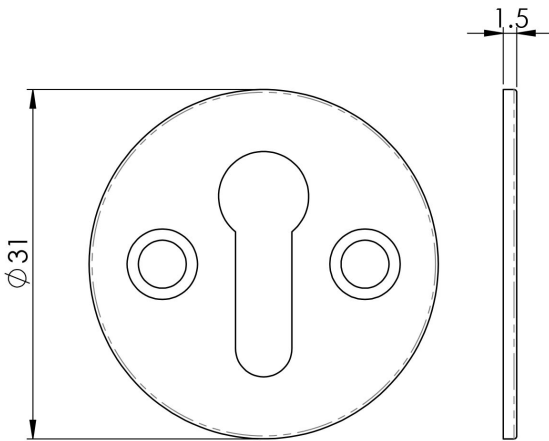

Victorian Open & Closed Escutcheon

M4142 Range

M41 & M42 Blister Pack