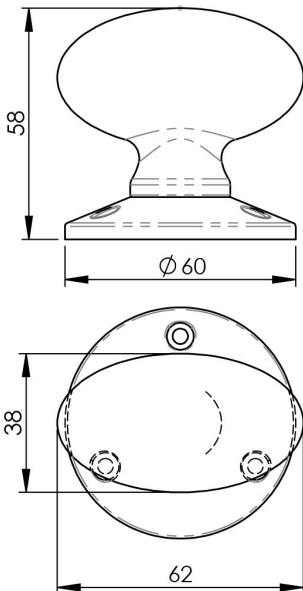

Oval Mortice Knob

LF5595 Range

Black Antique oval mortice knob. This solid oval mortice door knob can be a harmonious addition to a range of older style homes. The shape allows it to be gripped easily, providing a solid and firm feel. A simple plain knob in its purest form.