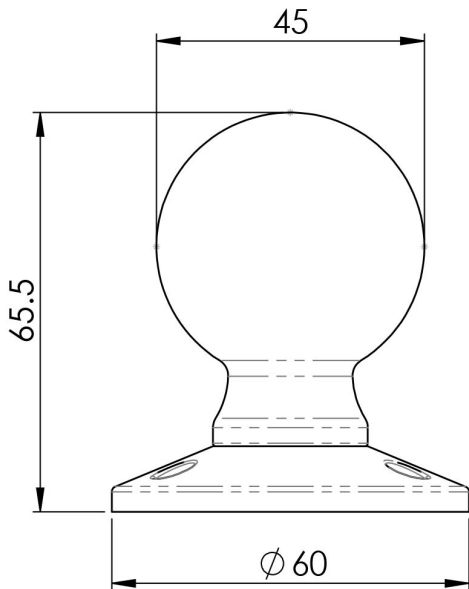

## Ball Mortice Knob

LF5594 Range

Black Antique ball mortice knob. Round ball knob on rose. This solid ball mortice door knob can be a harmonious addition to a range of older style homes. The shape allows it to be gripped easily, providing a solid and firm feel.