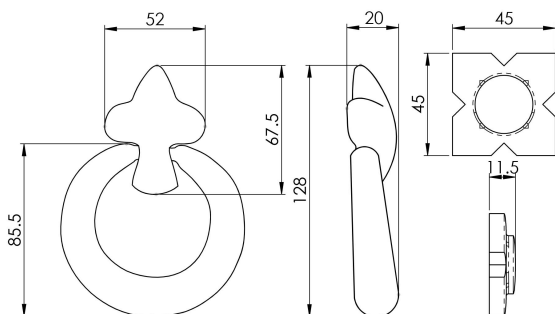

## Ring Door Knocker

LF5590 Range

Black Antique ring door knocker. This ornate door knocker and strike plate will enhance any front door be it cottage or mansion. Authentic looks for more traditional older style settings. Comes with a 10 year mechanical guarantee.