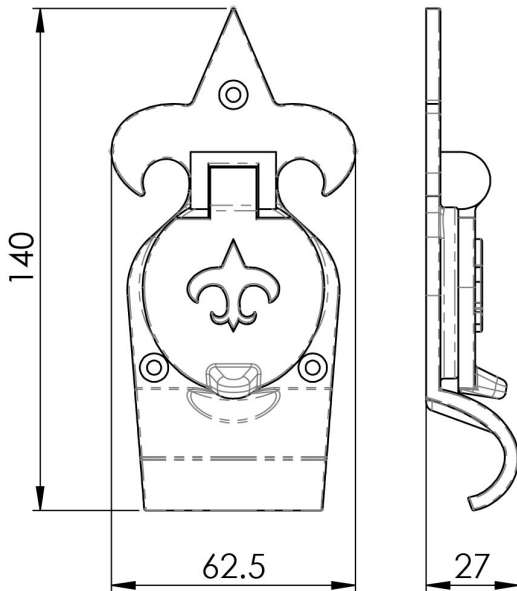

## Fleur De Lys Rim Cylinder Pull

LF5543 Range

Black Antique rim cylinder latch pull with a fleur-de-lys pattern at the top and on the key access cover shield. Fitting around a Yale type cylinder used on a nightlatch, it is used to pull the door closed from the outside. The lower part of the pull projects forward providing ample finger purchase. The cover shield is hinged at the top and when lifted reveals the lock (supplied separately).