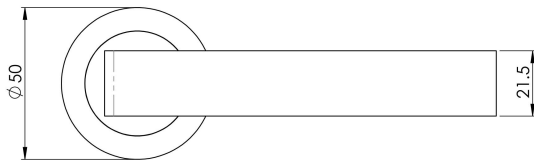

## Sasso Lever On Round Rose

### EUL010 Range

Lever on concealed fix 2 part screw on round rose. A plain straight square lever which is easy to grasp and operate comfortably. Its minimalistic lines will look good in any environment. Comes with a 25 year mechanical guarantee and is fire door rated.