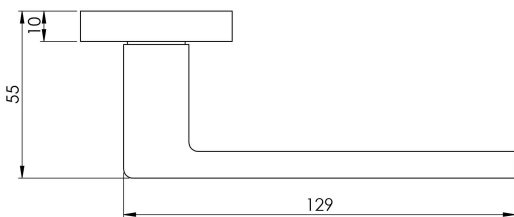

## Sasso Lever On Round Rose

### EUL010 Range

Lever on concealed fix 2 part screw on round rose. A plain straight square lever which is easy to grasp and operate comfortably. Its minimalistic lines will look good in any environment. Comes with a 25 year mechanical guarantee and is fire door rated.