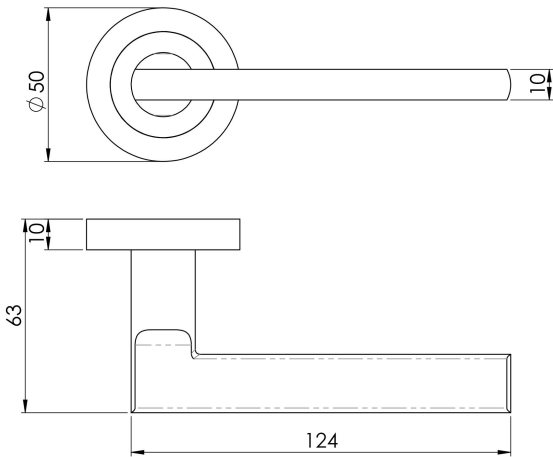

Trentino Lever On Round Rose

EUL030 Range

Lever on a concealed fix 2 part screw on round rose. A straight lever simple but elegant, ideal for creating a minimalistic effect. Ergonomic and comfortable to use, ideal for heavy use in the office or school. Comes with a 25 year mechanical guarantee and is Fire door rated.