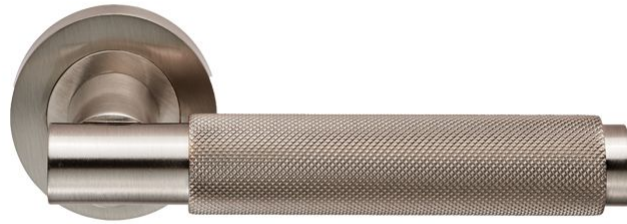

## Varese Lever On Round Rose

### EUL050 Range

Lever on a concealed fix 2 part screw on round rose. A stylish knurled for grip round bar lever. Comes with a 25 year mechanical guarantee and is Fire door rated. Suitable for domestic and commercial use.