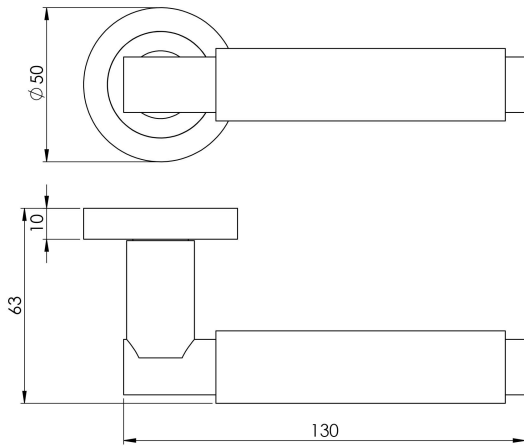

## Varese Lever On Round Rose

### EUL050 Range

Lever on a concealed fix 2 part screw on round rose. A stylish knurled for grip round bar lever. Comes with a 25 year mechanical guarantee and is Fire door rated. Suitable for domestic and commercial use.