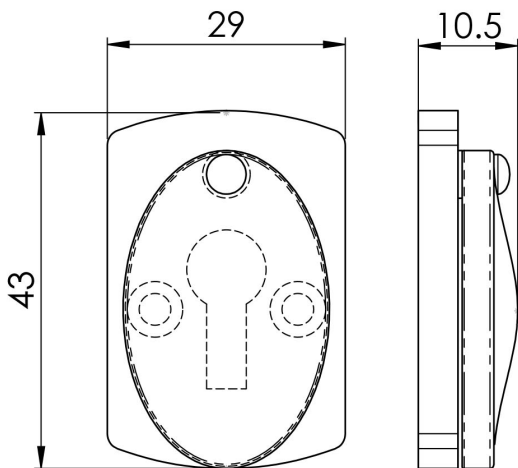

## Plaque Covered Escutcheon

LF5538 Range

Black Antique dome shaped covered escutcheon. The sliding cover swivels at the top revealing the keyhole beneath. Comes with a 10 year mechanical guarantee. Ludlow Black Antique is a traditional range of furniture with a powder coated Black finish.