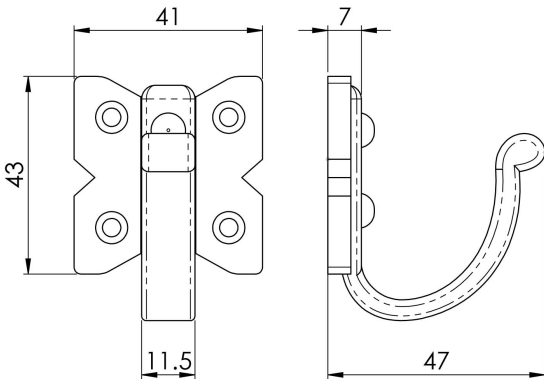

Single Wardrobe Hook

LF5527 Range

Black Antique wardrobe hook. A small single bar hook on a butterfly backplate. Comes with a 10 year mechanical guarantee. Ludlow Black Antique is a traditional range of furniture with a powder coated Black finish.