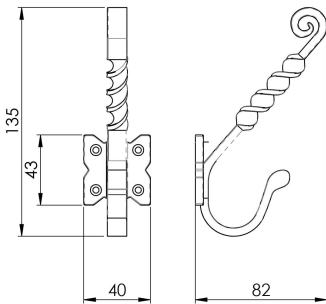

## Hat and Coat Hook

LF5526 Range

Black Antique hat and coat hook. An elaborate twisted bar with a butterfly backplate will make this stand out from the ordinary. Comes with a 10 year mechanical guarantee. Ludlow Black Antique is a traditional range of furniture with a powder coated Black finish.