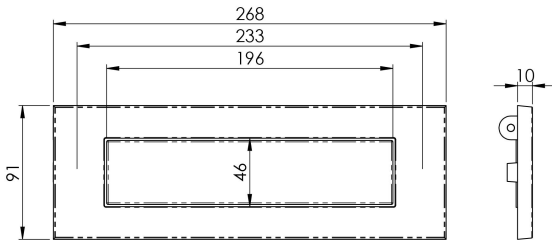

Traditional Letter Plate

LF5524 Range

Black Antique traditional letterplate. Inward opening sprung letter plate. Comes with a 10 year mechanical guarantee. Suitable for domestic use.