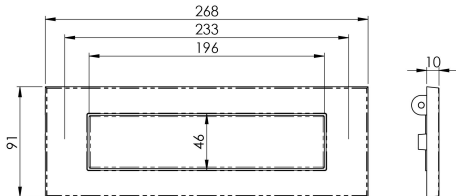

## Traditional Letter Plate

LF5524 Range

Black Antique traditional letterplate. Inward opening sprung letter plate. Comes with a 10 year mechanical guarantee. Suitable for domestic use.