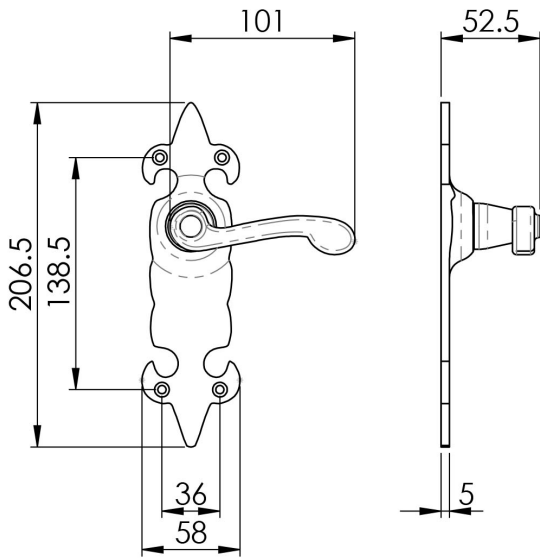

Fleur De Lys' Lever on Backplate

LF5505 Range

Black Antique lever on backplate. A sturdy classical scroll lever on an undulating edged backplate with fleur-de-lys pattern top and bottom. Comes with a 10 year mechanical guarantee. Suitable for domestic use.