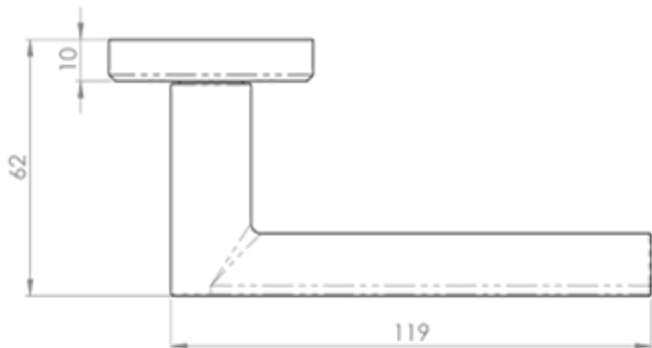

Serozzetta Edge Lever on Round Rose

Product Images

Description

Lever on a concealed fix 2 part screw on round rose. The flat and rectangular design of the lever allows for ergonomic use and is easy to grip. A heavy robust no nonsense lever design for a busy environment. The chamfered edge concealed fix rose reflects the attention to detail in this range. Comes with a 10 year mechanical guarantee and is Fire door rated. Suitable for domestic and commercial use.

Supplied with bolt through fixings and should be used in conjunction with BTL's and Eurospec locks.

Technical Details

SZM210

This drawing is the property of Carlsbe Brass Limited. all design rights reserved

Specification

Additional Information

SKU	SZM210MB
Barcode	5031477075968
Brands	Serozzetta
Finishes	Matt Black
Technical	4,26
Line Drawings	SZM210.pdf
Unit of Sale	Pair