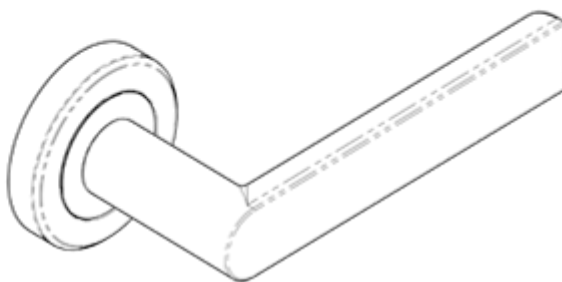

Serozzetta Edge Lever on Round Rose

Product Images

Description

Lever on a concealed fix 2 part screw on round rose. The flat and rectangular design of the lever allows for ergonomic use and is easy to grip. A heavy robust no nonsense lever design for a busy environment. The chamfered edge concealed fix rose reflects the attention to detail in this range. Comes with a 10 year mechanical guarantee and is Fire door rated. Suitable for domestic and commercial use.

Supplied with bolt through fixings and should be used in conjunction with BTL's and Eurospec locks.

Technical Details

SZM210

This drawing is the property of Carlsbe Brass Limited. all design rights reserved

Specification

Additional Information

SKU	SZM210MB
Barcode	5031477075968
Brands	Serozzetta
Finishes	Matt Black
Technical	4,26
Line Drawings	SZM210.pdf
Unit of Sale	Pair