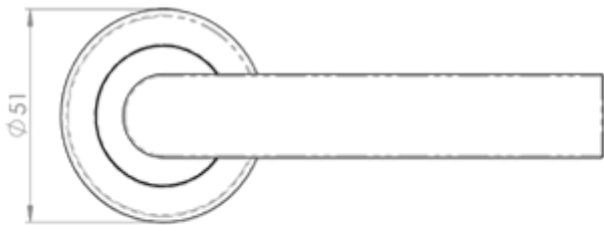

Serozzetta Edge Lever on Round Rose

Product Images

Description

Lever on a concealed fix 2 part screw on round rose. The flat and rectangular design of the lever allows for ergonomic use and is easy to grip. A heavy robust no nonsense lever design for a busy environment. The chamfered edge concealed fix rose reflects the attention to detail in this range. Comes with a 10 year mechanical guarantee and is Fire door rated. Suitable for domestic and commercial use.

Supplied with bolt through fixings and should be used in conjunction with BTL's and Eurospec locks.

Technical Details

SZM210

This drawing is the property of Carlsbe Brass Limited. all design rights reserved