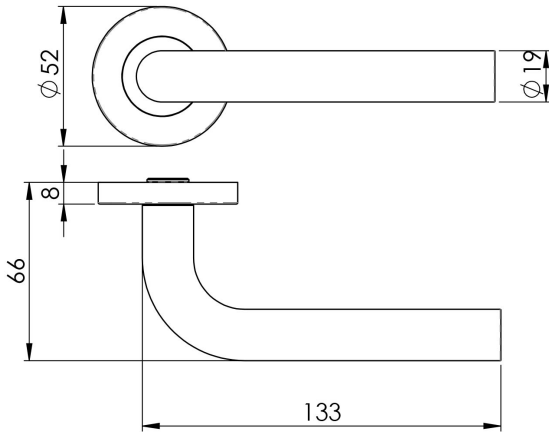

Spira Lever On Sprung Rose

CSL1191SSS Range

Lever on concealed fix press on round rose. Straight round bar lever which curves at the stem creating a smooth flowing line. Part of the Steelworx range in grade 304/201 Stainless Steel. Comes with a 10 year mechanical guarantee and is Fire Door Rated.