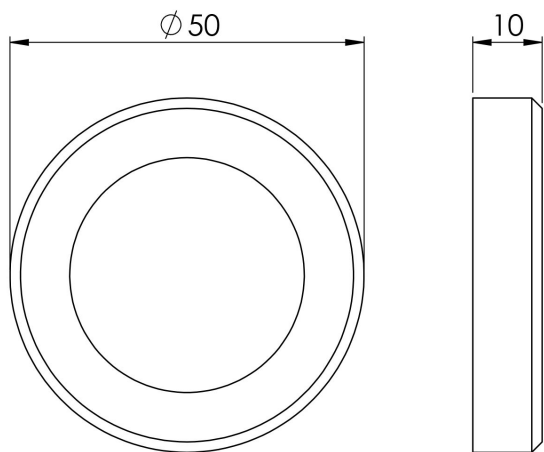

Serozzetta Round Rose Pack

SZMRAB

Convert from round rose to square rose and vice versa using the rose packs. Round rose screw on and square using a grub screw.