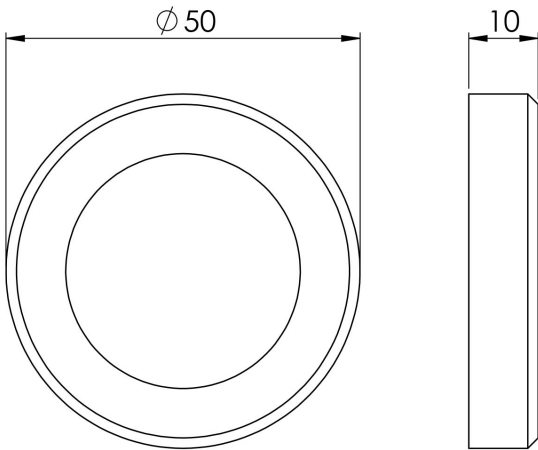

Serozzetta Round Rose Pack

SZMRMB

Convert from round rose to square rose and vice versa using the rose packs. Round rose screw on and square using a grub screw.