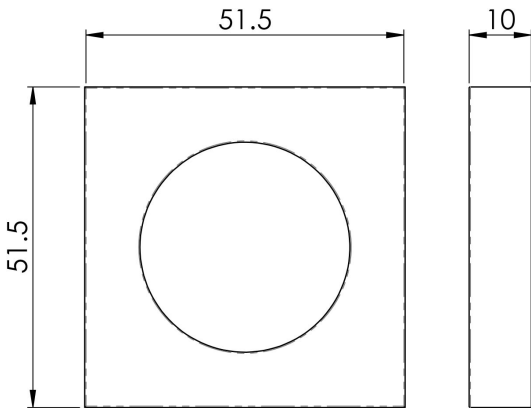

Serozzetta Square Rose Pack

SZMRSQAB

Convert from round rose to square rose and vice versa using the rose packs. Round rose screw on and square using a grub screw.