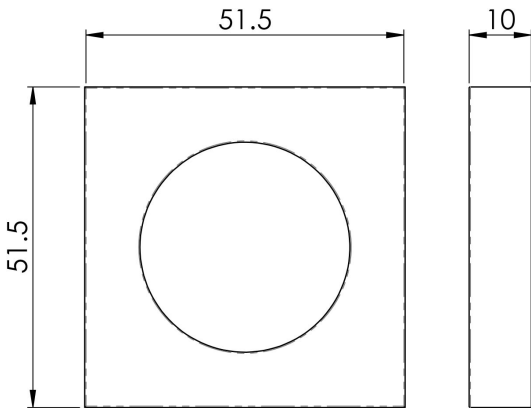

## Serozzetta Square Rose Pack

SZMRSQMB

Convert from round rose to square rose and vice versa using the rose packs. Round rose screw on and square using a grub screw.