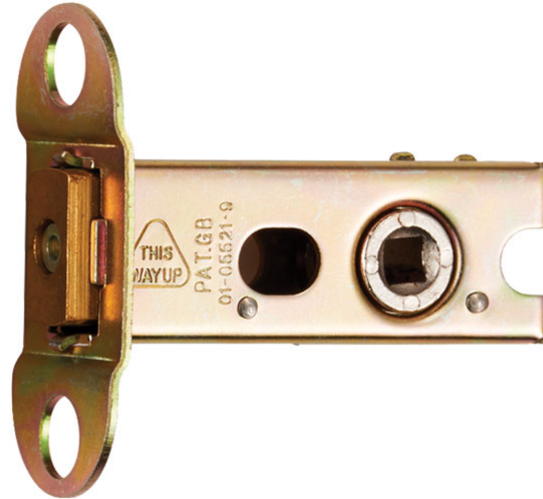

Tubular Deadbolt 3 Inch Body Only

Commonly used as a bathroom deadbolt using a separate turn and release. Body Only variation