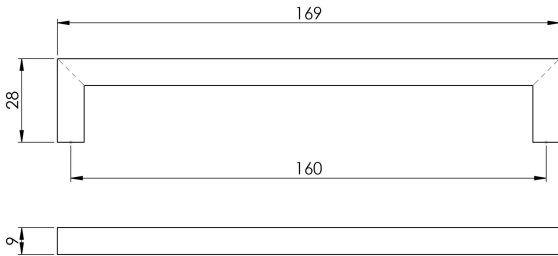

Block Handle

FTD401CSCO

A sleek and elegant handle. A popular design as its versatility affords itself to a multitude of applications in the home or office. Available in different finishes and sizes.