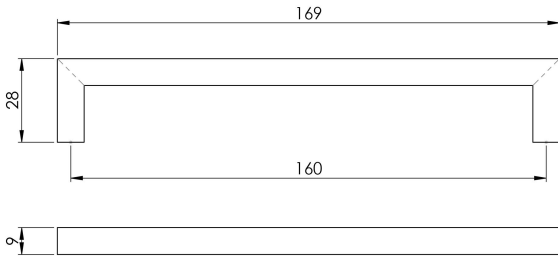

Block Handle

FTD401CSN

A sleek and elegant handle. A popular design as its versatility affords itself to a multitude of applications in the home or office. Available in different finishes and sizes..