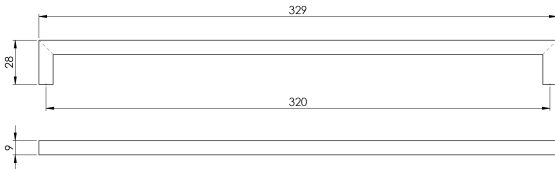

Block Handle

FTD401FCP

A sleek and elegant handle. A popular design as its versatility affords itself to a multitude of applications in the home or office. Available in different finishes and sizes..