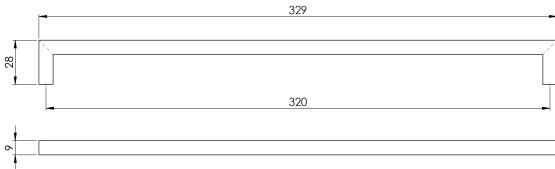

Block Handle

FTD401FSB

A sleek and elegant handle. A popular design as its versatility affords itself to a multitude of applications in the home or office. Available in different finishes and sizes..