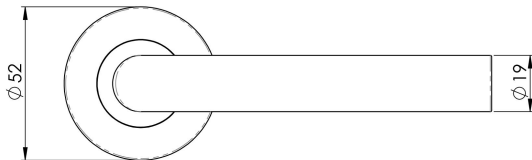

Treviri 19Mm Dia. Mitred Lever On Concealed Fix Sprung Round Rose G201

CSL1192SSS/201

Lever on concealed fix press on round rose. Straight round bar lever neatly mitred where it adjoins the stem. Part of the Steelworx range in grade 201 Stainless Steel. Comes with a 10 year mechanical guarantee and is Fire Door Rated.