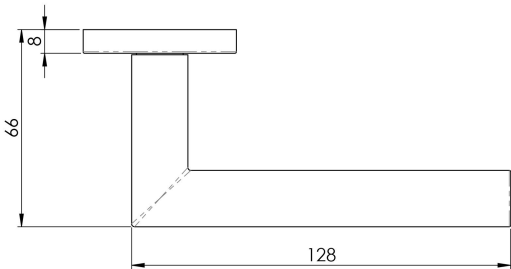

Treviri 19Mm Dia. Mitred Lever On Concealed Fix Sprung Round Rose G201

CSL1192SSS/201

Lever on concealed fix press on round rose. Straight round bar lever neatly mitred where it adjoins the stem. Part of the Steelworx range in grade 201 Stainless Steel. Comes with a 10 year mechanical guarantee and is Fire Door Rated.